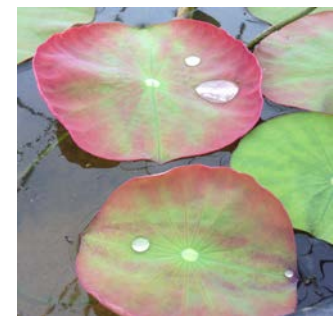

Nelumbo 'Space Lotus' (Taikong lian)	$30.00	$80.00	A	large. single, pink

Nelumbo 'Space Lotus 36' (Taikong 36)	$30.00	$80.00	A	large, single, pink

Nelumbo 'Steel Bloom'	$30.00	$75.00	A	bowl lotus with pink single flowers, heavy bloomer

Nelumbo 'Super'	$40.00	$90.00	A	large with abundant petals, starts pink and ends white, incredible bloomer

Nelumbo 'Sunny Sky'	$28.00	$75.00	A	small to medium, single, light red flowers

Nelumbo 'Thousand Petals' (Qianban lian)	$40.00	$90.00	A	large, double, red. incredible!