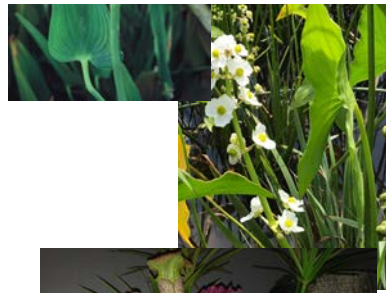

Sagittaria latifolia, Arrowhead	$11.00	A*	$16.00		a tuber producer that naturalizes easily along the earth bottom shoreline. white flowers with yellow centers. native.