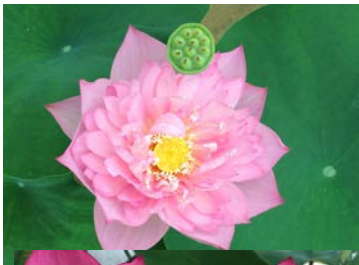

Nelumbo 'Mrs. Perry D. Slocum'	$35.00	$85.00	A	large, semi-double, pink/yellow mix, color changing

Nelumbo 'Nice Tea' (Bi luo chun)	$30.00	$80.00		small, semi-double, white

Nelumbo nucifera, Hindu Lotus	$28.00	$75.00	A	large, single, pink flowers

Nelumbo 'Oriole Out of Water'	$28.00	$75.00	A	Small yellow with pink tips, semi-double.

Nelumbo 'Pink and Yellow'	$28.00	$75.00	A	small, single, pink to yellow, excellent bloomer

Nelumbo 'Pink Beauty'	$30.00	$80.00	A	A large lotus with soft green petals, tipped in pink. stunning

Nelumbo 'Princess Ellen'	$25.00	$75.00	A	medium, double, pink, good bloomer

Nelumbo 'Prosperous Purple'	$45.00	$95.00	A	huge size, bold pink/red double flowers