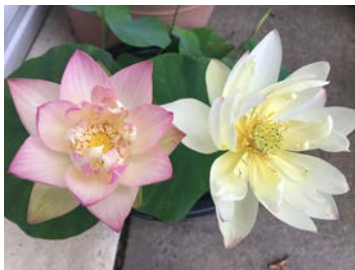

Nelumbo 'Chinese Red Jिंगgangshan'	$45.00	$90.00	A	large purple-red double petaled flowers
Nelumbo 'Colorful Jade'	$28.00	$75.00	A	medium plant with single flowers, white petals are delicately painted in pink
Nelumbo 'Dancing Phoenix'	$28.00	$75.00	A	bowl lotus with delicate narrow petals that dance in the breeze, ivory white with pink tips
Nelumbo 'Dasajin', Large Versicolor (Dasajin)	$35.00	$85.00	A	large, semi-double, white w/pink edge
Nelumbo 'Evening Showers'	$28.00	$75.00	A	small single pink tipped yellow
Nelumbo 'Fairy Lady'	$25.00	$50.00	A	micro lotus, double pink flowers are adorable
Nelumbo 'First Fall Lotus'	$25.00	$50.00	A	micro lotus. white with pink tips, double.
Nelumbo 'Friendship Peony Lotus' (You yi mu dan lian)	$25.00	$75.00	A	large, semi-double, yellow
Nelumbo 'Golden Sun' (Jin ping guo)	$30.00	$80.00	A	small to medium, semi-double, yellow green flowers
Nelumbo 'Green Maiden'	$28.00	$75.00	A	small, single, creamy yellow to pink flowers change color
Nelumbo 'Guang Yue Tower' (Guang Yue Low)	$30.00	$80.00	A	medium, full double flowers, pink
Nelumbo 'Hero of Jianxiang' (Jianxiang zhuanshi)	$30.00	$80.00	A	large, semi-double, deep pink
Nelumbo 'High Cotton'	$40.00	$90.00	A	large, double, white, highly photogenic
Nelumbo 'High Noon'	$40.00	$90.00	A	delicate yellow flowers emerge super early in spring, always one of the first lotus to bloom!
Nelumbo 'Hubei'	$40.00	inquire	A	edible lotus, large tubers, white flowers enormous plants need to be in minimum 32" container
Nelumbo 'Jewel Flower' (Baoshi Hua)	$30.00	$80.00	A	medium, double, red flowers, heavy bloomer
Nelumbo 'Joyful Smiling'	$28.00	$75.00	A	small to medium, ruffled pink multipetal lotus
Nelumbo 'Little Pink Lady Lotus'	$25.00	$50.00	A	micro lotus, rose pink double flowers
Nelumbo lutea	$40.00	$90.00	A	American Lotus, large with yellow flowers. Native.
Nelumbo 'Maggie Belle Slocum'	$35.00	$85.00	A	medium, single, lavender-pink
Nelumbo 'Magnificent'	$45.00	$90.00	AL	large and red, excellent blooming, vibrant yellow center
Nelumbo 'Maiden' (Shaonv)	$30.00	$80.00	A	large, semi-double, creamy and light pink