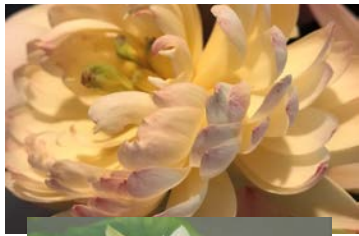

Nelumbo 'Chinese Red Jिंगgangshan'	$45.00	$90.00	A	large purple-red double petaled flowers
Nelumbo 'Colorful Jade'	$28.00	$75.00	A	medium plant with single flowers, white petals are delicately painted in pink
Nelumbo 'Dancing Phoenix'	$28.00	$75.00	A	bowl lotus with delicate narrow petals that dance in the breeze, ivory white with pink tips
Nelumbo 'Dasajin', Large Versicolor (Dasajin)	$35.00	$85.00	A	large, semi-double, white w/pink edge
Nelumbo 'Evening Showers'	$28.00	$75.00	A	small single pink tipped yellow
Nelumbo 'Fairy Lady'	$25.00	$50.00	A	micro lotus, double pink flowers are adorable
Nelumbo 'First Fall Lotus'	$25.00	$50.00	A	micro lotus. white with pink tips, double.
Nelumbo 'Friendship Peony Lotus' (You yi mu dan lian)	$25.00	$75.00	A	large, semi-double, yellow
Nelumbo 'Golden Sun' (Jin ping guo)	$30.00	$80.00	A	small to medium, semi-double, yellow green flowers
Nelumbo 'Green Maiden'	$28.00	$75.00	A	small, single, creamy yellow to pink flowers change color
Nelumbo 'Guang Yue Tower' (Guang Yue Low)	$30.00	$80.00	A	medium, full double flowers, pink
Nelumbo 'Hero of Jianxiang' (Jianxiang zhuanshi)	$30.00	$80.00	A	large, semi-double, deep pink
Nelumbo 'High Cotton'	$40.00	$90.00	A	large, double, white, highly photogenic
Nelumbo 'High Noon'	$40.00	$90.00	A	delicate yellow flowers emerge super early in spring, always one of the first lotus to bloom!
Nelumbo 'Hubei'	$40.00	inquire	A	edible lotus, large tubers, white flowers enormous plants need to be in minimum 32" container
Nelumbo 'Jewel Flower' (Baoshi Hua)	$30.00	$80.00	A	medium, double, red flowers, heavy bloomer
Nelumbo 'Joyful Smiling'	$28.00	$75.00	A	small to medium, ruffled pink multipetal lotus
Nelumbo 'Little Pink Lady Lotus'	$25.00	$50.00	A	micro lotus, rose pink double flowers
Nelumbo lutea	$40.00	$90.00	A	American Lotus, large with yellow flowers. Native.
Nelumbo 'Maggie Belle Slocum'	$35.00	$85.00	A	medium, single, lavender-pink
Nelumbo 'Magnificent'	$45.00	$90.00	AL	large and red, excellent blooming, vibrant yellow center
Nelumbo 'Maiden' (Shaonv)	$30.00	$80.00	A	large, semi-double, creamy and light pink